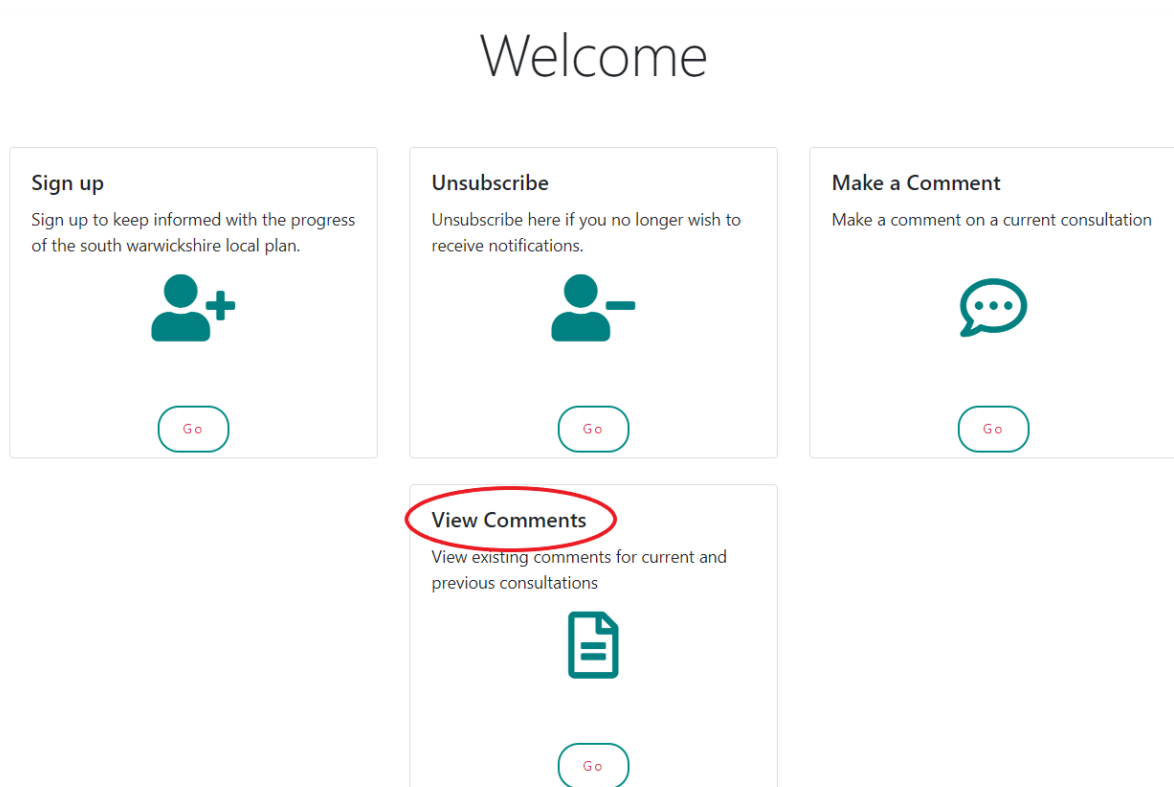

South Warwickshire Local Plan

Guidance for viewing consultation responses

A. Opening the Consultation viewer

Upon clicking the link to view the consultation responses you will be taken to the SWLP portal. To access the responses click on the 'View Comments' box.

B. Selecting the relevant consultation responses

The consultation viewer has a number of drop down boxes that will help you navigate consultations and responses. You will first need to select the consultation you are interested in from the box below the viewing window.